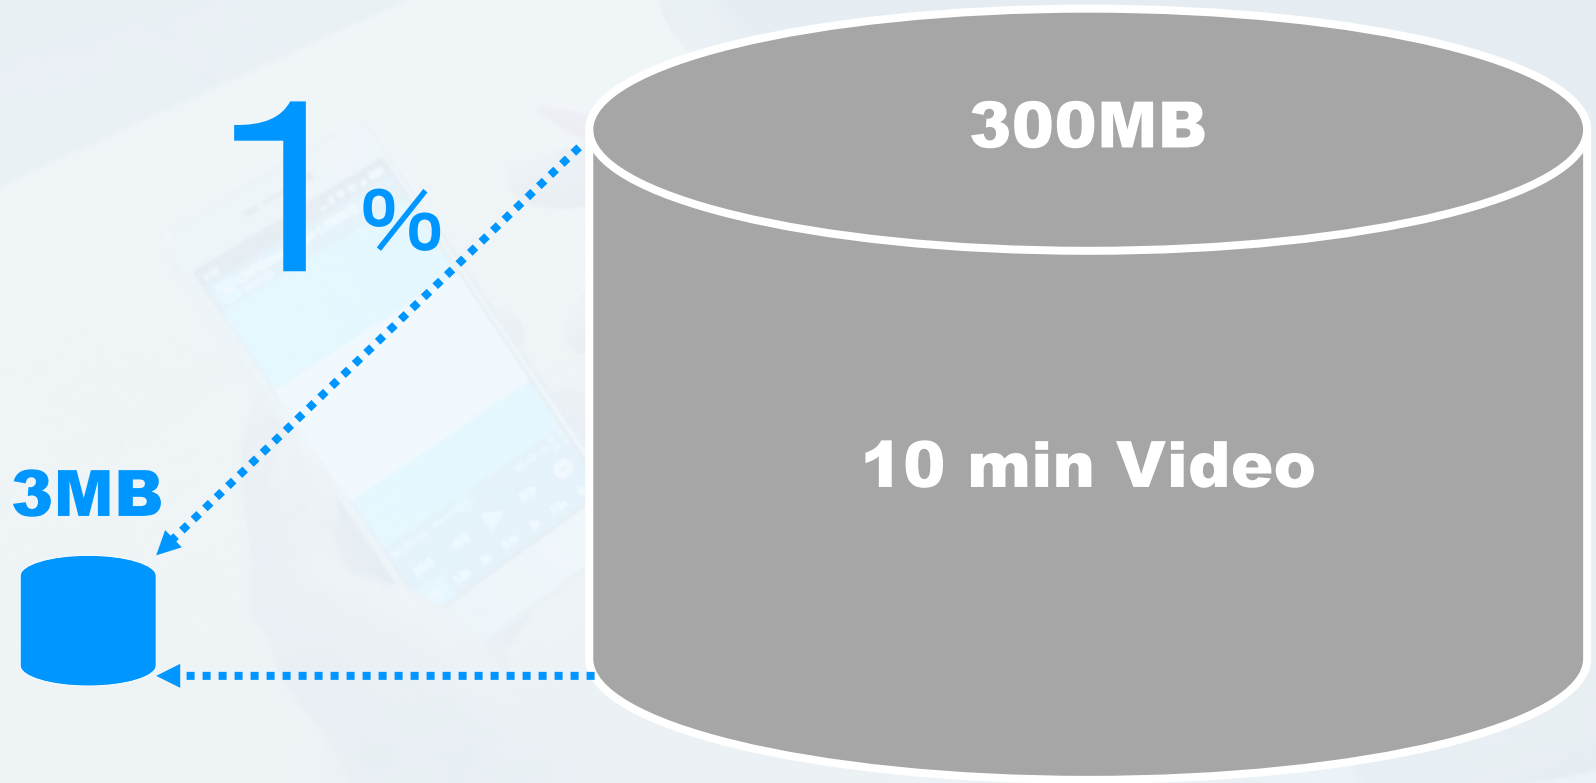

OK, Let's study ThinkBoard contents

Amazing Data Size