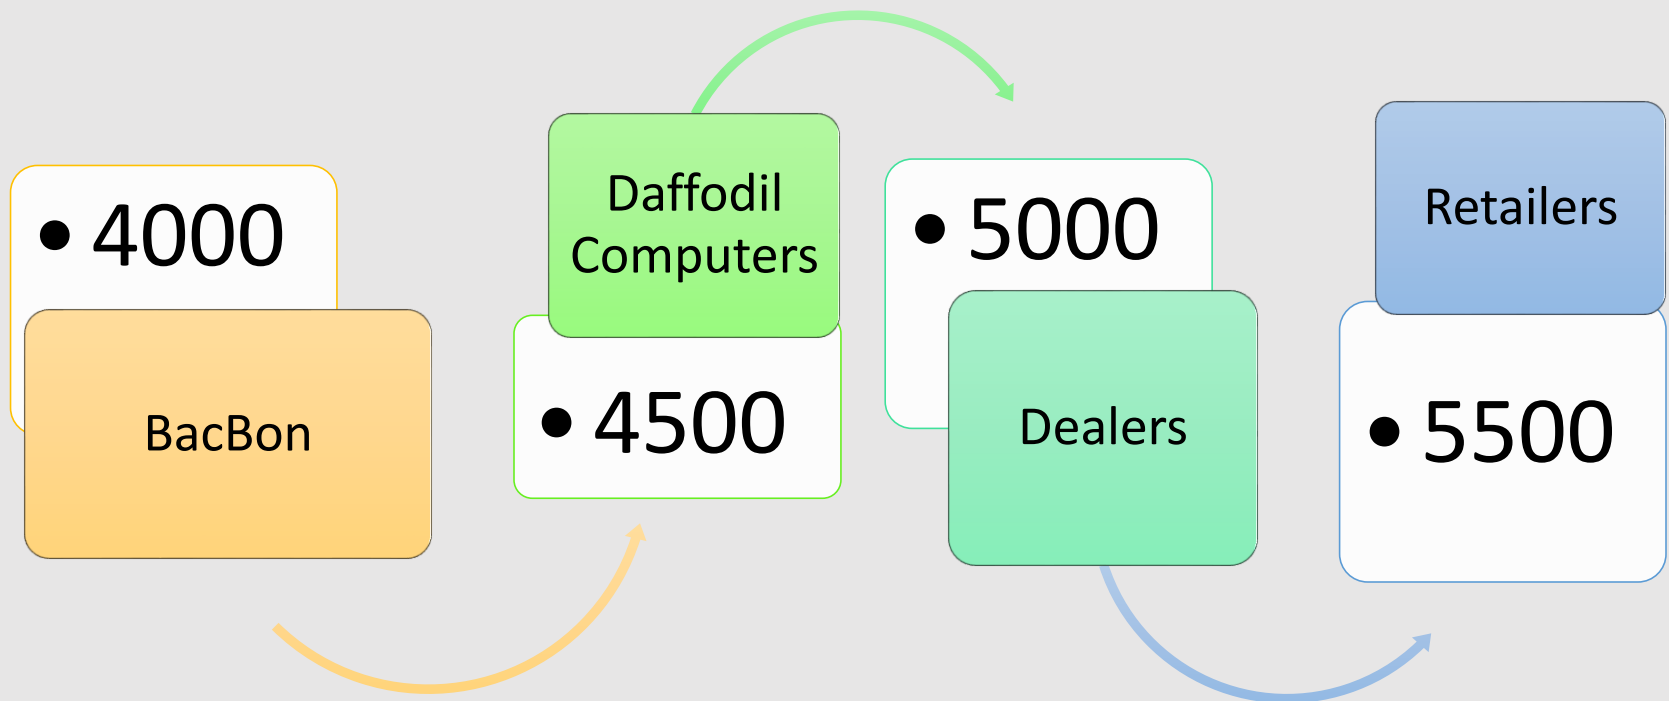

Business Pricing