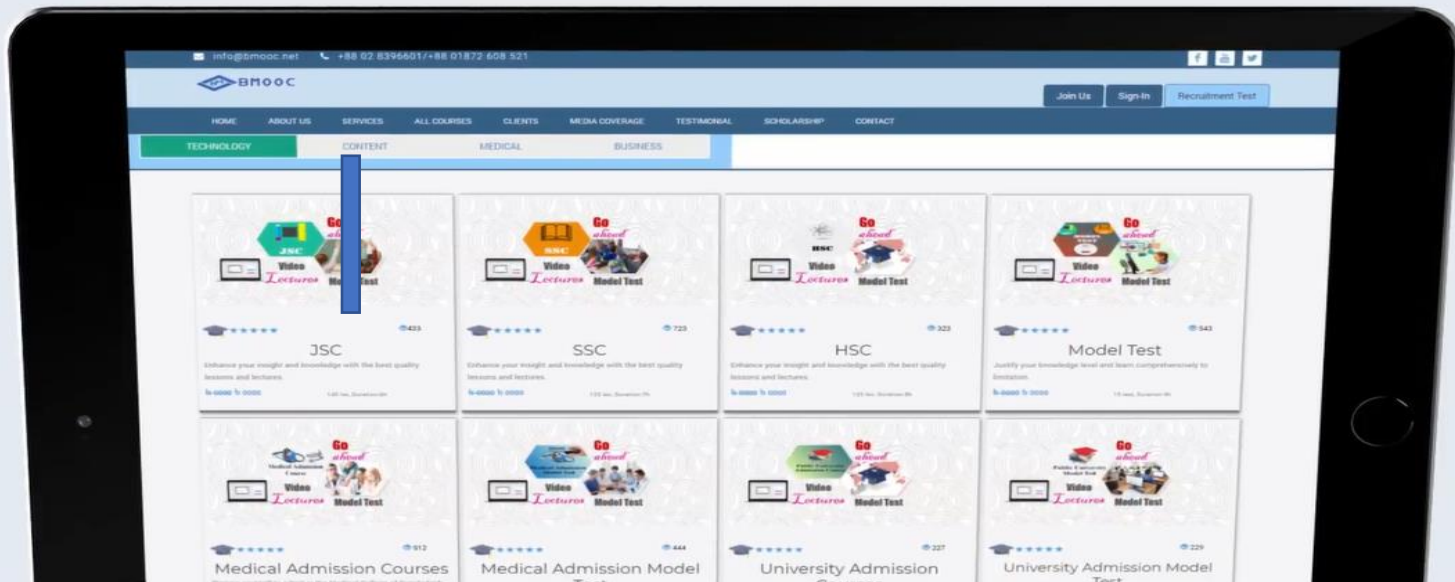

Index

- I. What is Edu-TAB
- II. Who is the Clients
- III. Technical Specifications of Edu-TAB
- IV. Key Features of Edu-TAB
- V. Key Features of the Lectures of Edu-TAB
- VI. Category of the Edu-TAB
- VII. Business Pricing

What is Edu-TAB

Bacbon Tablet offers students
A new way of learning using technology

One of the most unique and innovative idea to provide quality education

What is Edu-TAB...

The **Audio-Visual lectures** on the device are skillfully designed to help you with your S.S.C, H.S.C, University and Medical examinations

OK, Let's study ThinkBoard contents

is innovative software

ভাষ্করাঙ্ক- শ্রেনিবিন্যাস

Category of the Edu-TAB

- Edu-TAB with Medical Admission Contents
- Edu-TAB with DU A Unit Admission Contents
- Edu-TAB with DU B/D Unit Admission Contents
- Edu-TAB with DU C Unit Admission Contents
- Edu-TAB with S.S.C Academic Contents
- Edu-TAB with J.S.C Academic Contents (Upcoming)